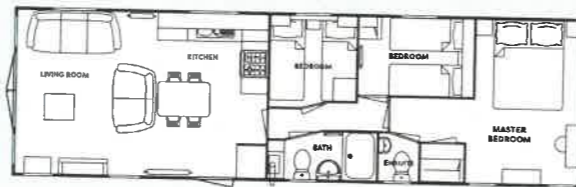

Kitchen

STUNNING FJORD GREEN CABINETS

Bedroom

LARGE DRESSING TABLE IN
MASTER BEDROOM
ENSUITE

Bathroom & ensuite

▶ Find more information, see more pictures and view more floorplans by scanning the QR code opposite

Floor plans

36 x 12 | 2 bedroom

39 x 12 | 2 bedroom *model in photographs

38 x 12 | 2 bedroom

40 x 12 | 3 bedroom

39 x 13 | 2 bedroom (2 showers)

Standard features

LOUNGE

- Freestanding three-seater suite with deep button arms (pull out bed)
- Freestanding two-seater suite with deep button arms
- Feature aspect windows
- Electric fire
- Feature fire cabinet
- Socket with USB port
- Wall mounted TV point