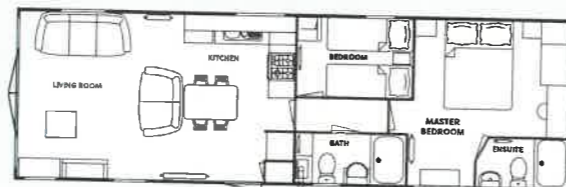

Kitchen

STUNNING FJORD GREEN CABINETS

Bedroom

LARGE DRESSING TABLE IN
MASTER BEDROOM
ENSUITE

Bathroom & ensuite

▶ Find more information, see more pictures and view more floorplans by scanning the QR code opposite

Floor plans

36 x 12 | 2 bedroom

39 x 12 | 2 bedroom *model in photographs

38 x 12 | 2 bedroom

40 x 12 | 3 bedroom

39 x 13 | 2 bedroom (2 showers)

Standard features

LOUNGE

- Freestanding three-seater suite with deep button arms (pull out bed)
- Freestanding two-seater suite with deep button arms
- Feature aspect windows
- Electric fire
- Feature fire cabinet
- Socket with USB port
- Wall mounted TV point