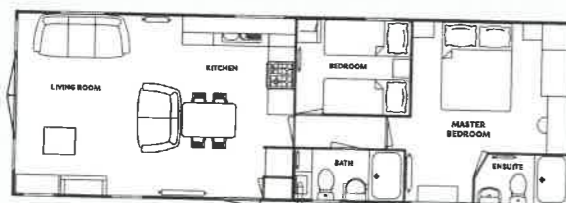

Kitchen

STUNNING FJORD GREEN CABINETS

Bedroom

LARGE DRESSING TABLE IN
MASTER BEDROOM
ENSUITE

Bathroom & ensuite

▶ Find more information, see more pictures and view more floorplans by scanning the QR code opposite

Floor plans

36 x 12 | 2 bedroom

39 x 12 | 2 bedroom *model in photographs

38 x 12 | 2 bedroom

40 x 12 | 3 bedroom

39 x 13 | 2 bedroom (2 showers)

Standard features

LOUNGE

- Freestanding three-seater suite with deep button arms (pull out bed)
- Freestanding two-seater suite with deep button arms
- Feature aspect windows
- Electric fire
- Feature fire cabinet
- Socket with USB port
- Wall mounted TV point