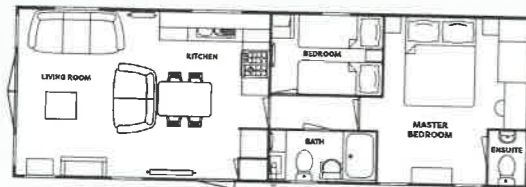

Kitchen

STUNNING FJORD GREEN CABINETS

Bedroom

LARGE DRESSING TABLE IN
MASTER BEDROOM
ENSUITE

Bathroom & ensuite

▶ Find more information, see more pictures and view more floorplans by scanning the QR code opposite

Floor plans

36 x 12 | 2 bedroom

39 x 12 | 2 bedroom *model in photographs

38 x 12 | 2 bedroom

40 x 12 | 3 bedroom

39 x 13 | 2 bedroom (2 showers)

Standard features

LOUNGE

- Freestanding three-seater suite with deep button arms (pull out bed)
- Freestanding two-seater suite with deep button arms
- Feature aspect windows
- Electric fire
- Feature fire cabinet
- Socket with USB port
- Wall mounted TV point